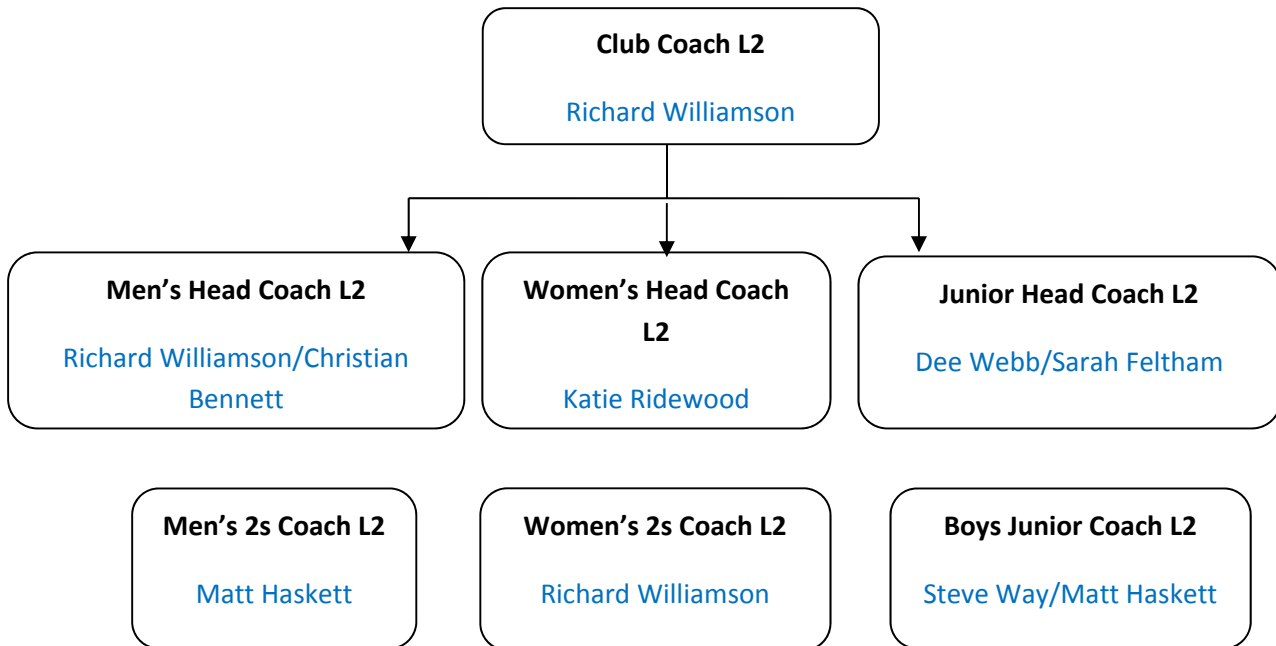

Coaching Structure

Gillingham Hockey Club

2013 Season

Level 1 coach's must coach under the guidance of a Level 2 (or higher) coach,